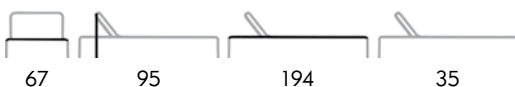

Kg 10,0

€ 380,00

Struttura/Frame	Taupe	White
Textilene/Textylene	Champagne Text	Champagne Text