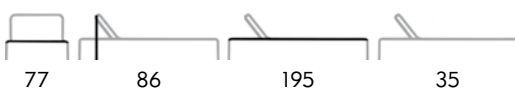

Kg 10,0

€ 310,00

Kg 3,0

€ 130,00