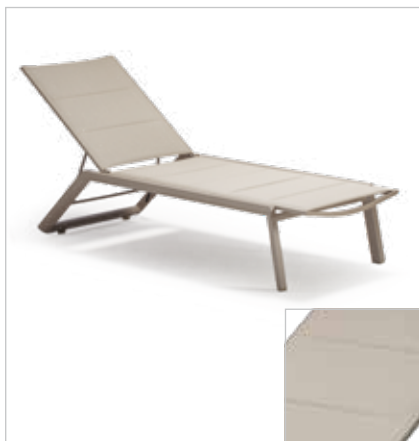

GS 924/T LUXSUNBED

Letto con struttura in alluminio, schienale e seduta imbottiti in textilene e schiuma, spessore tubo 2,0 mm.

Sunbed aluminium frame, seat and back upholstered in textilene and foam, thickness mm 2,0.

Kg 10,0

€ 380,00

Struttura/Frame	Taupe	White
Textilene/Textylene	Champagne Text	Champagne Text