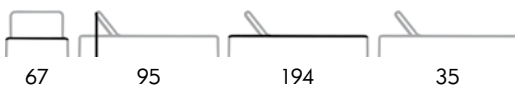

Kg 10,0

€ 380,00

Struttura/Frame	Anthracite
Textilene/Textylene	Silver/Black Text