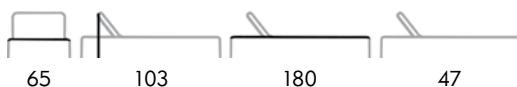

Sunbed aluminium frame, seat and back upholstered in textilene. Head cushion with textylen quick dry foam.

Kg 10,0

€ 380,00

Struttura/Frame	White	Anthracite
Textilene/Textylene	Champagne Text	Taupe Text

GS 926SUNBED