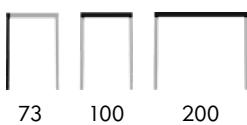

Cast iron and aluminium base, with tip-up system. Adjustable feet.

Kg 7,0

€ 165,00

Misure max. piano: / Max. top sizes: **70x70**

BAHAMAS BASE TABLE

Base di tavolo con struttura in alluminio.

Aluminium table base