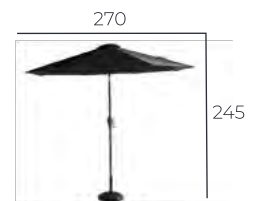

Sunline Parasol

ALUMINIUM BASE WITH POLYESTER ROOF

Sunline Parasol Ø 270cm

Base: Xerix

Top: Natural

Article code: 14097034

Base: Xerix
Top: Royal Grey

Article code: 14097178

Base: Xerix

Top: New Orange

Article code: 14097091

Base: Xerix
Top: New Green

Article code: 14097093

Base: Xerix

Top: New Pink

Article code: 14097094

Base: Xerix
Top: Light Grey

Article code: 14097006

Base: Xerix

Top: Olive

Article code: 14097052

Base: Xerix
Top: Black

Article code: 14097008

Base: Xerix

Top: Taupe

Article code: 14097133

Protective Cover
Top: Light Grey

Article code: 14098000