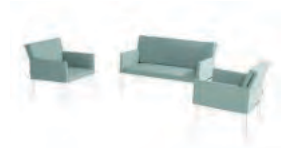

Base: White
Cushion: Skyblue

Article code: 21033758