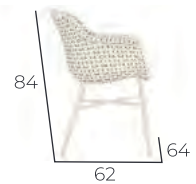

Base: Royal White
Seat: Moccacino Wicker

Article code: 53594103