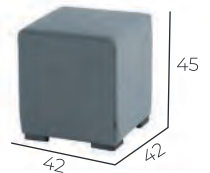

Colour: Silver

Article code: 22042757