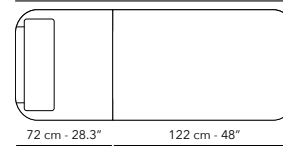

TUGU

SIDE TABLE ø 45 cm

	FUTUGST05S frame - structure	F16 cottage	choose table top choisissez le plateau kies tafelblad	€ 595	
	FUTUGTOP05 Table top plateau tafelblad	W62 teal			€ 795
		W64 sable teal			
	K14 taupe grey				

cover - housse - hoes:
€ 195

45 cm - 17.7"

Teak

Ceramic

37 cm - 14.6"

W62 & W64
5.3 kg
11.6 lbs

SUNLOUNGER

	FUTUGSL02 frame - structure	F16 cottage		€ 1.595
	Q. DRY CUTUGSL02 cushions - coussins - kussens	C008 linen cat. B		€ 775
	COMF. CUTUGSL02-CF cushions - coussins - kussens	C008 linen cat. B		€ 795

cover - housse - hoes:
€ 295

200 cm - 78.7"