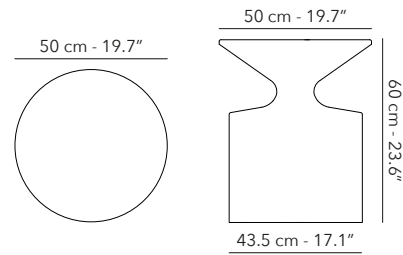

## KOBE SIDE TABLE ø 50 cm

NEW

FUKOBST12  
Kobe side table large

W62 teak

€ 1.495

38.3 kg  
84.4 lbs