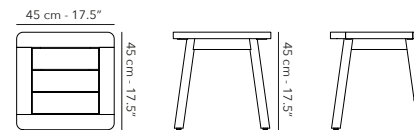

SIDE TABLE 45 x 45 cm

	FUNERST09 frame - structure		W68 black teak	€ 395

NEW