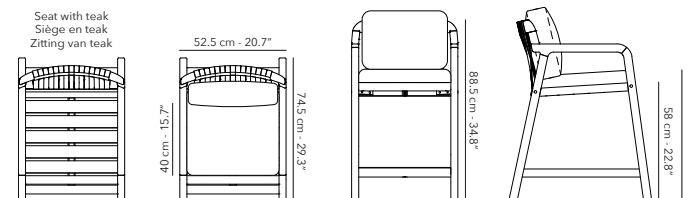

	FUFLE-CC01 frame - structure		W62R30 teak & anthracite strap	€ 825
	CUFLEAC01 cushions - coussins - kussens		C005 marble cat. D	€ 245

cover - housse - hoes:  
€ 230

 17.5 kg  
38.6 lbs

**DINING TABLE** 240 x 100 cm