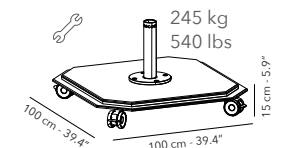

JCP.4 SERIES

Free pole frame, powder coated aluminium.
Mât déporté, aluminium thermolaqué.
Vrijhangende parasol, gepoederlakt aluminium.

Canopy 100% solution dyed acrylic, 320 gr/m².
Toile 100% acrylique teinté en masse, 320 gr/m².
Doek 100% in de massa gekleurde acryl, 320 gr/m².

Tilt in height, rotation 360°.
Inclinable en hauteur, rotation de 360°.
Kantelen in de hoogte, 360° rotatie.

max. 58 km/h, 36 mph

JCP.401 - 370 X 370 CM

UFJCP.401 FRAME - STRUCTURE				Base Voet	IGB OGB			
MIX & MATCH		A01 white		A02 silver	€ 7.995	€ 5.995		
		A03 linen		A10 cappuccino				
		A12 alu teak		A31 charcoal				
		A32 black						
	UCJCP.401 CANOPY - TOILE - DOEK							
		C003 pearl		C011 cotton				
		C100 ice		C107 mooncrest				
		C207 onyx		C210 pitch				
	C305 umber							

Free pick: other fabrics on demand - autres tissus sur demande - andere stoffen op aanvraag

UBJCP.4S BASE - PARASOLVOET

	S01 white		S03 linen	incl.	/
	S31 charcoal		S32 black		
UBIGB-JCP.4S-5S-6S in ground base - ancre de sol - grondanker OR/OU/OF UBOGB-JCP.4S-5S-6S on ground base - plaque de fixation - bevestigingsplaat				/	incl.

COVER - HOUSSE - HOES

	UPJCP.4S-X77 black	incl.	incl.

All dimensions exclude the base. - Toutes les dimensions excluent la base. - Alle afmetingen zijn exclusief de parasolvoet.

64 kg, 141.1 lbs nett
excl. base - voet

Hot galvanized steel plates, powder coated.
Four mounted wheels that rotate 360°, each with a brake.
Has the same colour as its frame.
An alu teak or cappuccino frame has a charcoal base.

Tôle d'acier galvanisé à chaud, thermolaqué.
Quatre roues montées qui tournent à 360°, chacune avec un frein.
La même couleur que la structure.
Un mât couleur alu teak ou cappuccino a une base charcoal.