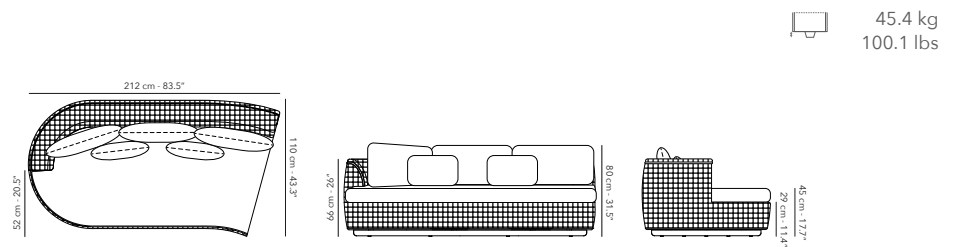

45.4 kg
100.1 lbs