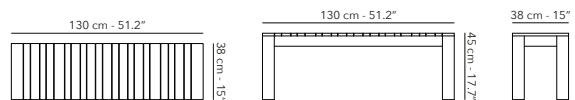

59.4 kg  
131 lbs

**BENCH** 130 x 38 cm

FUTECBE41  
frame - structure

W62 teak

€ 695

19 kg  
42 lbs

**BENCH** 320 x 38 cm

FUTECBE48  
frame - structure