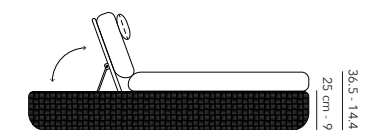

DAYBED

	FUTUGDB05 frame - structure	F16 cottage		€ 2.495
	Q. DRY CUTUGDB05 cushions - coussins - kussens	C008 linen cat. B		€ 1.495
	COMF. CUTUGDB05-CF cushions - coussins - kussens	C008 linen cat. B		€ 1.695

cover - housse - hoes:
€ 350

NEW

200 cm - 78.7"