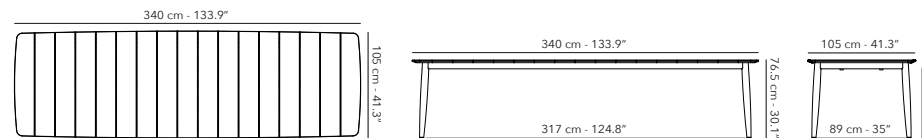

DINING TABLE 340 x 100 cm

FUNOADT50
frame - structure

W62 teak

€ 4.995

cover - housse - hoes:
€ 495