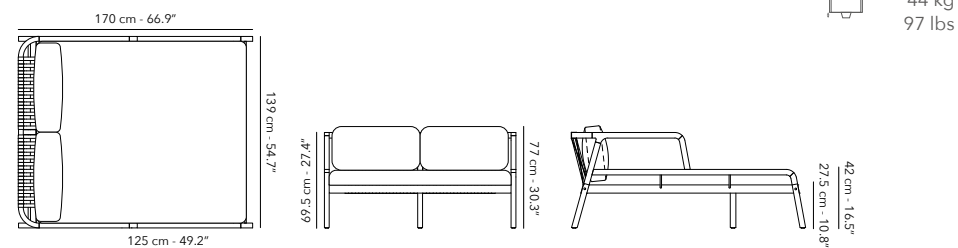

DAYBED

			W62R30 teak & anthracite strap	€ 2.995
	Q. DRY			
	COMF.			
	FUFLEDB01 frame - structure			
	CUFLEDB01 cushions - coussins - kussens		C005 marble cat. D	€ 1.495
	CUFLEDB01-CF cushions - coussins - kussens		C005 marble cat. D	€ 1.545

cover - housse - hoes:
€ 420