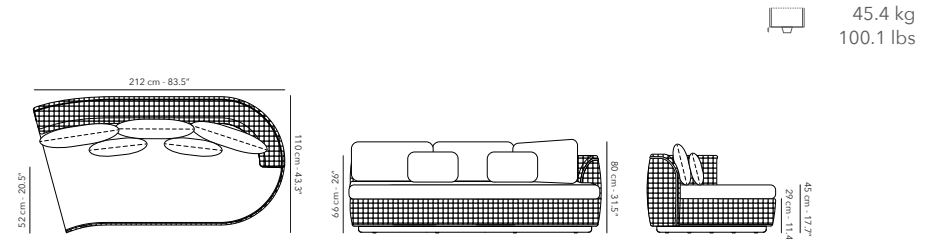

45.4 kg
100.1 lbs

MODULAR ORGANIC SOFA 2.5S right arm

	QUICK DRY	FUTON2S09RA frame - structure		A03R05 linen & seal	€ 4.995	
		CUTON2S09RA cushions - coussins - kussens		C016 pampas cat. C	€ 1.495	
		COMFORT	CUTON2S09RA-CF cushions - coussins - kussens		C016 pampas cat. C	€ 1.595

cover - housse - hoes:
€ 295

NEW