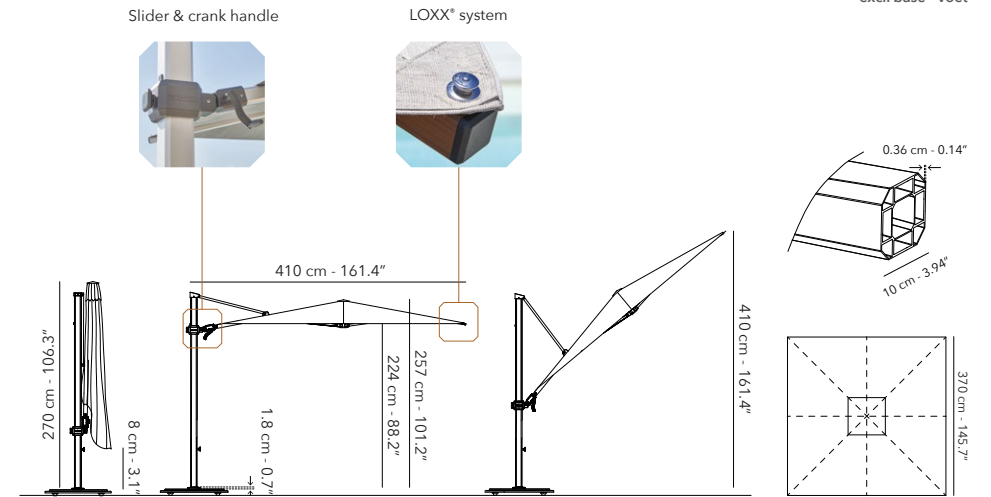

JCP.4 SERIES

Free pole frame, powder coated aluminium.
Mât déporté, aluminium thermolaqué.
Vrijhangende parasol, gepoederlakt aluminium.

Canopy 100% solution dyed acrylic, 320 gr/m².
Toile 100% acrylique teinté en masse, 320 gr/m².
Doek 100% in de massa gekleurde acryl, 320 gr/m².

Tilt in height, rotation 360°.
Inclinable en hauteur, rotation de 360°.
Kantelen in de hoogte, 360° rotatie.

max. 58 km/h, 36 mph

JCP.401 - 370 X 370 CM

UFJCP.401 FRAME - STRUCTURE				Base Voet	IGB OGB			
MIX & MATCH		A01 white		A02 silver	€ 7.995	€ 5.995		
		A03 linen		A10 cappuccino				
		A12 alu teak		A31 charcoal				
		A32 black						
	UCJCP.401 CANOPY - TOILE - DOEK							
		C003 pearl		C011 cotton				
		C100 ice		C107 mooncrest				
		C207 onyx		C210 pitch				
	C305 umber							

Free pick: other fabrics on demand - autres tissus sur demande - andere stoffen op aanvraag

UBJCP.4S BASE - PARASOLVOET

	S01 white		S03 linen	incl.	/
	S31 charcoal		S32 black		
UBIGB-JCP.4S-5S-6S in ground base - ancre de sol - grondanker OR/OU/OF UBOGB-JCP.4S-5S-6S on ground base - plaque de fixation - bevestigingsplaat				/	incl.

COVER - HOUSSE - HOES

	UPJCP.4S-X77 black	incl.	incl.

All dimensions exclude the base. - Toutes les dimensions excluent la base. - Alle afmetingen zijn exclusief de parasolvoet.

64 kg, 141.1 lbs nett
excl. base - voet

Hot galvanized steel plates, powder coated.
Four mounted wheels that rotate 360°, each with a brake.
Has the same colour as its frame.
An alu teak or cappuccino frame has a charcoal base.

Tôle d'acier galvanisé à chaud, thermolaqué.
Quatre roues montées qui tournent à 360°, chacune avec un frein.
La même couleur que la structure.
Un mât couleur alu teak ou cappuccino a une base charcoal.

Warm verzinkte staalplaten, gepoederlakt.
Vier gemonteerde wielen die 360° draaien, elk met een rem.
Heeft dezelfde kleur als het frame.
Een frame in alu teak of cappuccino heeft een charcoal parasolvoet.