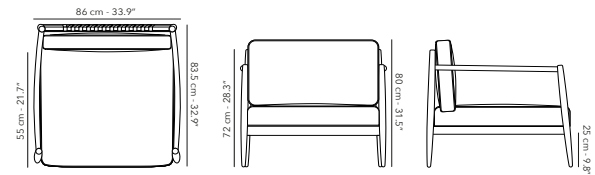

LOUNGE CHAIR 1S

		FUNOA1S06 frame - structure		W62R11 teak & artichoke	€ 1.695
	QUICK DRY	CUNOA1S06 cushions - coussins - kussens		C015 brûlé cat. D	€ 665
				C111 truffe cat. D	
COMFORT	CUNOA1S06-CF cushions - coussins - kussens			C015 brûlé cat. D	€ 695
				C111 truffe cat. D	

cover - housse - hoes:
€ 215

20.2 kg
44.5 lbs