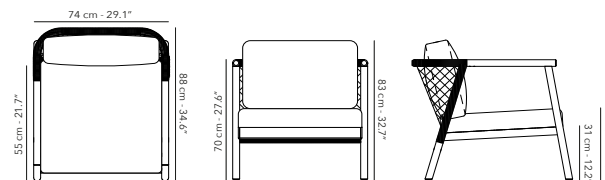

LOUNGE CHAIR 1S

	COMFORT	FUNER1S07 frame - structure		W68R13 black teak & sand	€ 1.145
	QUICK DRY	CUNER1S07 cushions - coussins - kussens		C015 brulé cat. D	€ 450
				C111 truffler cat. D	
COMFORT	CUNER1S07-CF cushions - coussins - kussens		C015 brulé cat. D	€ 495	
			C111 truffler cat. D		

cover - housse - hoes:
€ 215

15.1 kg
33.3 lbs