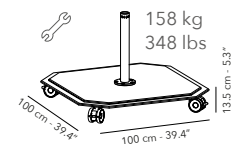

Free pole frame, powder coated aluminium.
Mât déporté, aluminium thermolaqué.
Vrijhangende parasol, gepoederlakt aluminium.

Canopy 100% solution dyed acrylic, 320 gr/m².
Toile 100% acrylique teinté en masse, 320 gr/m².
Doek 100% in de massa gekleurde acryl, 320 gr/m².

Tilt in height, left and right, rotation 360°.
Inclinable en hauteur, à gauche et à droite, rotation de 360°.
Kantelen in de hoogte, links & rechts, 360° rotatie.

JCP.3 SERIES

max. 58 km/h, 36 mph

JCP.303 - Ø 350 CM

UFJCP.303 FRAME - STRUCTURE		Base Voet	IGB OGB
MIX & MATCH	A01 white	€ 5.295	€ 3.595
	A10 cappuccino		
	A31 charcoal		
	A02 silver		
	A12 alu teak		
	UCJCP.303 CANOPY - TOILE - DOEK		
C003 pearl	C011 cotton		
C100 ice	C107 mooncrest		
C207 onyx	C210 pitch		
C305 umber			
Free pick: other fabrics on demand - autres tissus sur demande - andere stoffen op aanvraag			
UBJCP.25-3S BASE - PARASOLVOET			
S01 white	S02 silver	incl.	/
S31 charcoal			
UBIGB-JCP.25-3S in ground base - ancre de sol - grondanker OR/OU/OF		/	incl.
UBOGB-JCP.25-3S on ground base - plaque de fixation - bevestigingsplaat		/	incl.
OPT.	UAJCP.25-3S in/on ground base plate cover - couvercle de la plaque - afdekplaat (same colours as base) OPTIONAL	/	€ 89
COVER - HOES - HOUSSE			
UPJCP.3S-X77 black		incl.	incl.

Hot galvanized steel plates, powder coated.
Four mounted wheels that rotate 360°, each with a brake.
Has the same colour as its frame.
An alu teak or cappuccino frame has a charcoal base.

Tôle d'acier galvanisé à chaud, thermolaqué.
Quatre roues montées qui tournent à 360°, chacune avec un frein.
La même couleur que la structure.
Un mât couleur alu teak ou cappuccino a une base charcoal.