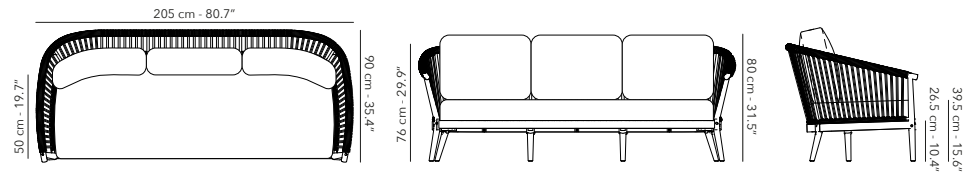

SOFA 3S

	FULEG3S04 frame - structure		W64R12 sable teak & cream	€ 2.695
	Q. DRY CULEG3S04 cushions - coussins - kussens		C012 cream cat. C	🕒 € 1.995
	COMF. CULEG3S04-CF cushions - coussins - kussens		C012 cream cat. C	€ 2.195

cover - housse - hoes:
€ 350