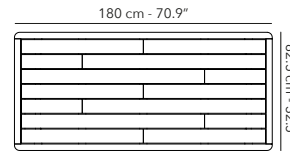

## COUNTER TABLE 180 x 80 cm

FUFLE-CT01  
frame - structure

W62 teak

€ 1.545

cover - housse - hoes:  
€ 295

22 kg  
48.5 lbs

LOUNGE CHAIR 1S

	FUFLE-1S01 frame - structure		W62R30 teak & anthracite strap	€ 1.195
Q. DRY	CUFLE1S01 cushions - coussins - kussens		C005 marble cat. D 	€ 795
COMF.	CUFLE1S01-CF cushions - coussins - kussens		C005 marble cat. D	€ 845