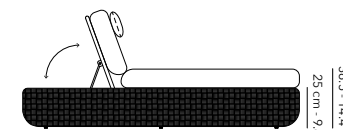

TUGU

SIDE TABLE ø 45 cm

	FUTUGST05S frame - structure	F16 cottage	choose table top choisissez le plateau kies tafelblad	€ 595	
	FUTUGTOP05 Table top plateau tafelblad	W62 teal			€ 795
		W64 sable teal			
	K14 taupe grey				

cover - housse - hoes:
€ 195

45 cm - 17.7"

Teak

Ceramic

37 cm - 14.6"

W62 & W64
5.3 kg
11.6 lbs

SUNLOUNGER

	FUTUGSL02 frame - structure	F16 cottage		€ 1.595
	Q. DRY CUTUGSL02 cushions - coussins - kussens	C008 linen cat. B		€ 775
	COMF. CUTUGSL02-CF cushions - coussins - kussens	C008 linen cat. B		€ 795

cover - housse - hoes:
€ 295

200 cm - 78.7"