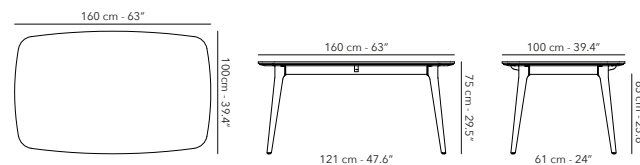

DINING TABLE 160 x 100 cm

	FULEGDT41S frame - structure		W64 sable teak	€ 3.495
	FULEGTOP41 table top plateau tafelblad		K02 bianco	
			K14 taupegrey	
			K31 charcoal