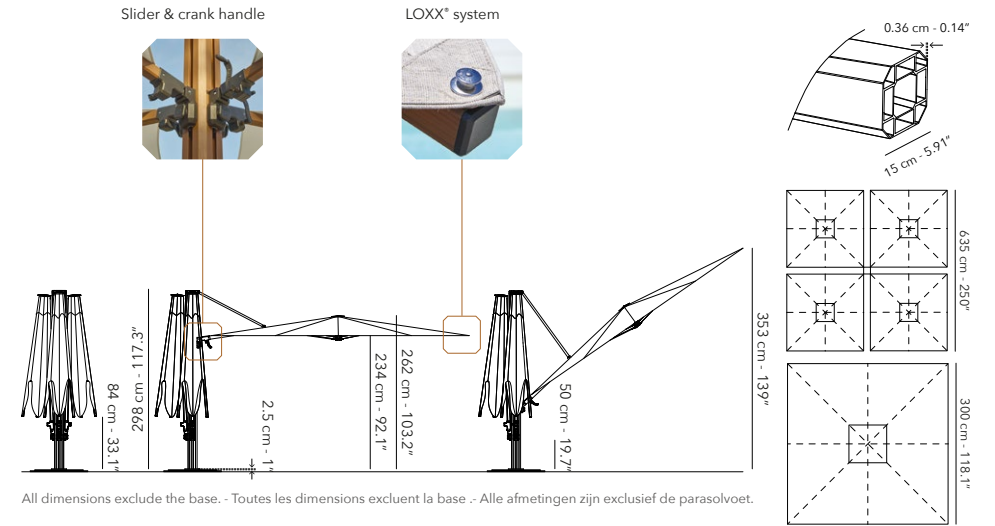

JCP.5 SERIES

Free pole frame, powder coated aluminium.
Mât déporté, aluminium thermolaqué.
Vrijhangende parasol, gepoederlakt aluminium.

Canopy 100% solution dyed acrylic, 320 gr/m².
Toile 100% acrylique teinté en masse, 320 gr/m².
Doek 100% in de massa gekleurde acryl, 320 gr/m².

Tilt in height, rotation 360°.
Inclinable en hauteur, rotation de 360°.
Kantelen in de hoogte, 360° rotatie.

max. 58 km/h, 36 mph

JCP.501 - 4* 300 X 300 CM

UFJCP.501 FRAME - STRUCTURE		Base Voet	IGB OGB
	A02 silver		A12 alu teak
	A31 charcoal		
MIX & MATCH			
UCJCP.501 CANOPY - TOILE - DOEK			
	C003 pearl		C011 cotton
	C100 ice		C107 mooncrest
	C207 onyx		C210 pitch
	C305 umber		
		€ 11.995	€ 8.995

Free pick: other fabrics on demand - autres tissus sur demande - andere stoffen op aanvraag

UBJCP.5S-6S BASE - PARASOLVOET

	S02 silver		S31 charcoal	incl.	/

UBIGB-JCP.4S-5S-6S in ground base - ancre de sol - grondanker **OR/OU/OF**
UBOGB-JCP.4S-5S-6S on ground base - plaque de fixation - bevestigingsplaat

/ incl.

COVER - HOUSSE - HOES

	UPJCP.5S-X77 black	incl.	incl.

UAJCP.5S GUTTERS - GOUTTIÈRES - GOTEN (4x)

A fabric from our fast stock - Un tissu du fast stock - Een stof uit fast stock	€ 1.295
Other fabric of your choice - Autre tissu de votre choix - Stof naar keuze	€ 1.395

All dimensions exclude the base. - Toutes les dimensions excluent la base. - Alle afmetingen zijn exclusief de parasolvoet.

Hot galvanized steel plates, powder coated.
Bases without wheels.
Has the same colour as its frame. An alu teak frame has a charcoal base.

Tôle d'acier galvanisé à chaud, thermolaqué.
Base sans roues.
La même couleur que la structure.
Un mât couleur alu teak a une base charcoal.

Warm verzinkte staalplaten, gepoederlakt.
Parasolvoet zonder wielen.
Heeft dezelfde kleur als het frame.
Een frame in alu teak heeft een charcoal parasolvoet.