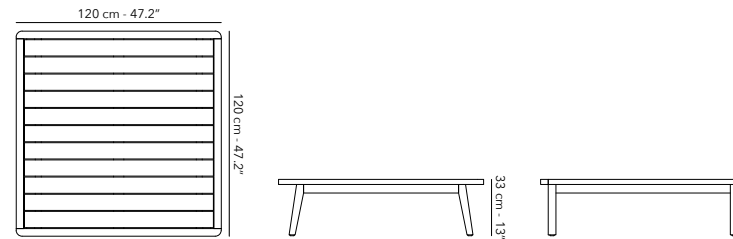

## COFFEE TABLE 120 x 120 cm

FUFLE-LT02  
frame - structure

W62 teak

€ 1.495

cover - housse - hoes:  
€ 295

21.2 kg  
46.7 lbs