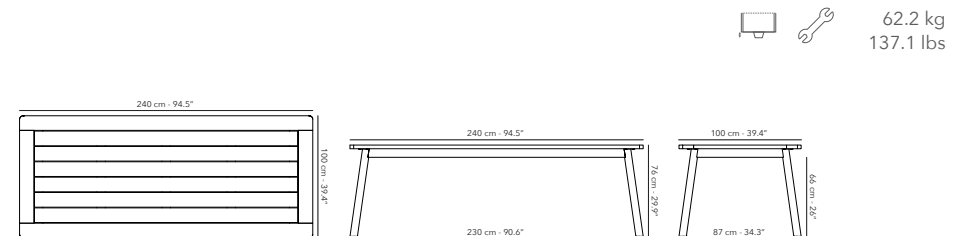

### DINING TABLE 240 x 100 cm

	FUNERDT44 frame - structure		W68 black teak	€ 2.745
---	--------------------------------	---	----------------	---------

cover - housse - hoes:  
€ 395