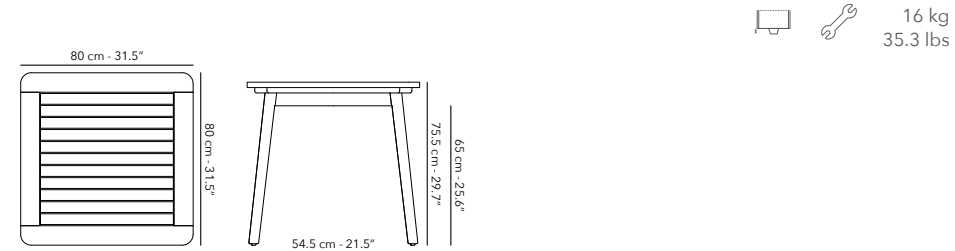

BISTRO TABLE 80 x 80 cm

	FUFLE-BI23 frame - structure		W62 teak	€ 725

cover - housse - hoes:
€ 205