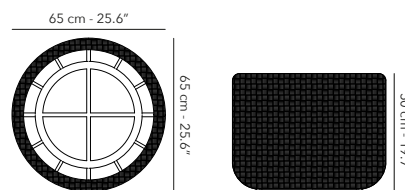

3.8 kg  
8.4 lbs

**POTTERY MEDIUM** ø 65 cm

NEW

	<p>DEPOTTUG65.M frame - structure</p>		<p>F16 cottage</p>	<p>€ 525</p>
---	---	---	--------------------	--------------

7.3 kg  
16.1 lbs

**POTTERY LARGE** ø 85 cm