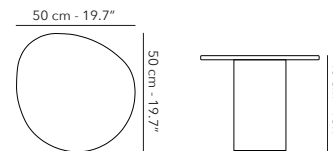

ORGANIC NESTING SIDE TABLE 50 x 40 cm

NEW

	FUCOMST14 frame - structure		X01 mist	€ 795