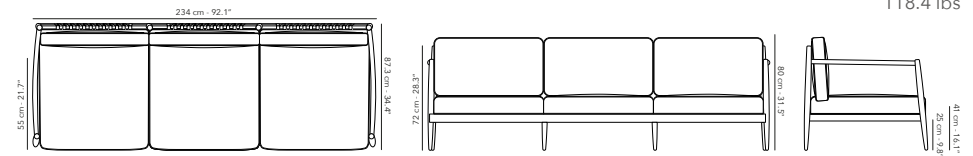

SOFA 3S

		FUNOA3S06 frame - structure		W62R11 teak & artichoke	€ 3.695
	QUICK DRY	3x CUNOA1S06 cushions - coussins - kussens		C015 brûlé cat. D	€ 1.995
				C111 truffe cat. D	
COMFORT	3x CUNOA1S06 cushions - coussins - kussens			C015 brûlé cat. D	€ 2.085
				C111 truffe cat. D	

cover - housse - hoes:
€ 350

53.7 kg
118.4 lbs