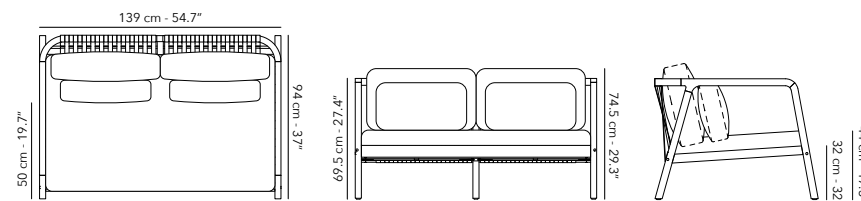

SOFA 2S

	FUFLE-2S01 frame - structure		W62R30 teak & anthracite strap	€ 1.995
Q. DRY	CUFLE2S01 cushions - coussins - kussens		C005 marble cat. D	€ 1.295
COMF.	CUFLE2S01-CF cushions - coussins - kussens		C005 marble cat. D	€ 1.450

cover - housse - hoës:
€ 285

32.5 kg
71.7 lbs

SOFA 3S

	FUFLE-3S01 frame - structure		W62R30 teak & anthracite strap	€ 2.795
Q. DRY	CUFLE3S01 cushions - coussins - kussens		C005 marble cat. D	€ 1.795
COMF.	CUFLE3S01-CF cushions - coussins - kussens		C005 marble cat. D	€ 1.995

cover - housse - hoës:
€ 350