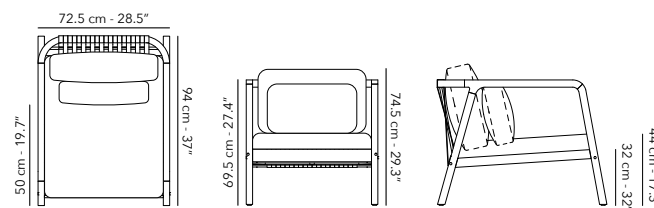

LOUNGE CHAIR 1S

	FUFLE-1S01 frame - structure		W62R30 teak & anthracite strap	€ 1.195
Q. DRY	CUFLE1S01 cushions - coussins - kussens		C005 marble cat. D	€ 795
COMF.	CUFLE1S01-CF cushions - coussins - kussens		C005 marble cat. D	€ 845

cover - housse - hoës:
€ 215