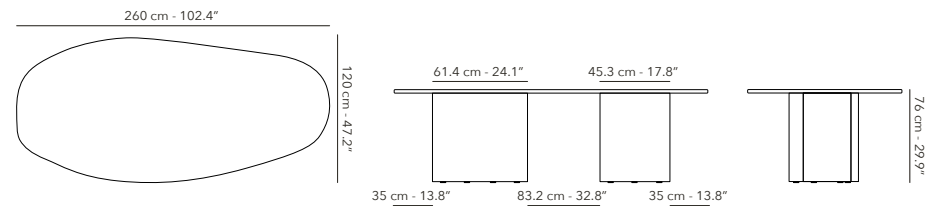

ORGANIC DINING TABLE 260 x 120 cm

NEW

	FUCOMDT44 frame - structure		X01 mist	€ 4.995

cover - housse - hoes:
€ 425