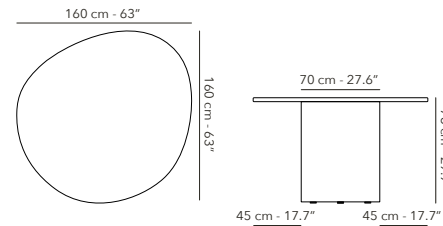

COMO

NEW

Eps finished with a mixture of chalk and concrete applied by hand and spatula.
Eps fini avec un mélange de chaux et de béton appliqué à la main et à la spatule.
Eps afgewerkt met een mengsel van kalk en beton dat met de hand en spatel wordt aangebracht.

Table top 25 mm. Waterproof- & repellent.
Plateau 25 mm. Hudrofuge & imperméable.
Tafelblad 25 mm. Waterafstotend & waterdicht.

ORGANIC DINING TABLE ø 160 cm

NEW

	FUCOMDT09 frame - structure		X01 mist	€ 3.495

cover - housse - hoes:
€ 330