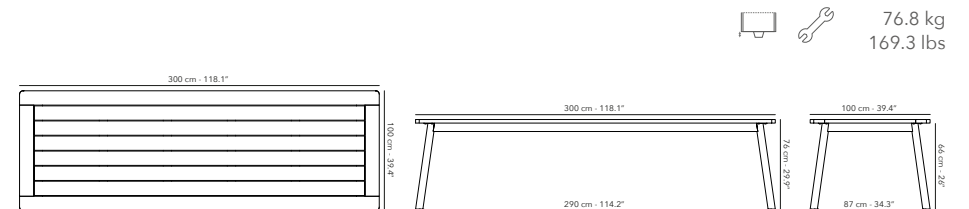

DINING TABLE 300 x 100 cm

	FUNERDT47 frame - structure		W68 black teak	€ 3.245

cover - housse - hoes:
€ 445