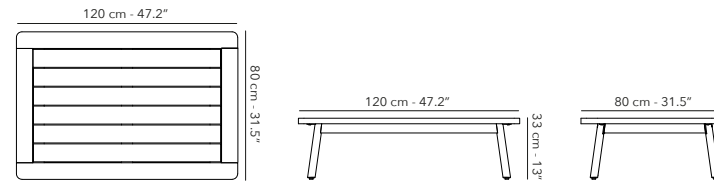

NERO

COFFEE TABLE 120 x 80 cm

	FUNERLT10 frame - structure		W68 black teak	€ 1.245

20 kg
44 lbs