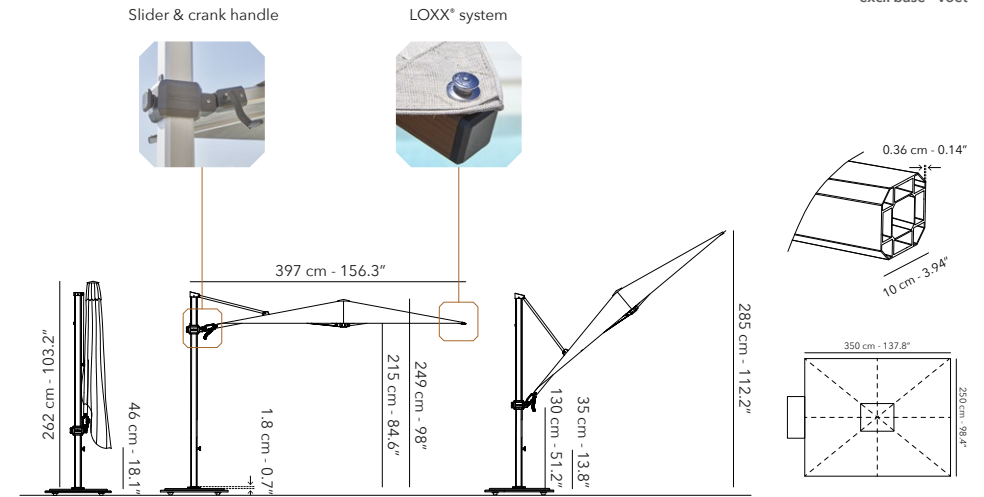

Free pole frame, powder coated aluminium.
Mât déporté, aluminium thermolaqué.
Vrijhangende parasol, gepoederlakt aluminium.

Canopy 100% solution dyed acrylic, 320 gr/m².
Toile 100% acrylique teinté en masse, 320 gr/m².
Doek 100% in de massa gekleurde acryl, 320 gr/m².

Tilt in height, rotation 360°.
Inclinable en hauteur, rotation de 360°.
Kantelen in de hoogte, 360° rotatie.

JCP.4 SERIES

max. 58 km/h, 36 mph

JCP.404 - 250 X 350 CM

UFJCP.404 FRAME - STRUCTURE				Base Voet	IGB OGB	
MIX & MATCH		A01 white		A02 silver	€ 6.795	€ 4.795
		A10 cappuccino		A12 alu teak		
		A31 charcoal				
	UCJCP.404 CANOPY - TOILE - DOEK					
		C003 pearl		C011 cotton		
		C100 ice		C107 mooncrest		
	C207 onyx		C210 pitch			
	C305 umber					

Free pick: other fabrics on demand - autres tissus sur demande - andere stoffen op aanvraag

UBJCP.4S BASE - PARASOLVOET

	S01 white		S02 silver	incl.	/
	S31 charcoal				
UBIGB-JCP.4S-5S-6S in ground base - ancre de sol - grondanker OR/OU/OF				/	incl.
UBOGB-JCP.4S-5S-6S on ground base - plaque de fixation - bevestigingsplaat				/	incl.

COVER - HOUSSE - HOES

	UPJCP.4S-X77 black	incl.	incl.

60 kg, 132.3 lbs nett
excl. base - voet

All dimensions exclude the base. - Toutes les dimensions excluent la base. - Alle afmetingen zijn exclusief de parasolvoet.

Hot galvanized steel plates, powder coated.
Four mounted wheels that rotate 360°, each with a brake.
Has the same colour as its frame.
An alu teak or cappuccino frame has a charcoal base.

Tôle d'acier galvanisé à chaud, thermolaqué.
Quatre roues montées qui tournent à 360°, chacune avec un frein.
La même couleur que la structure.
Un mât couleur alu teak ou cappuccino a une base charcoal.

Warm verzinkte staalplaten, gepoederlakt.
Vier gemonteerde wielen die 360° draaien, elk met een rem.
Heeft dezelfde kleur als het frame.
Een frame in alu teak of cappuccino heeft een charcoal parasolvoet.