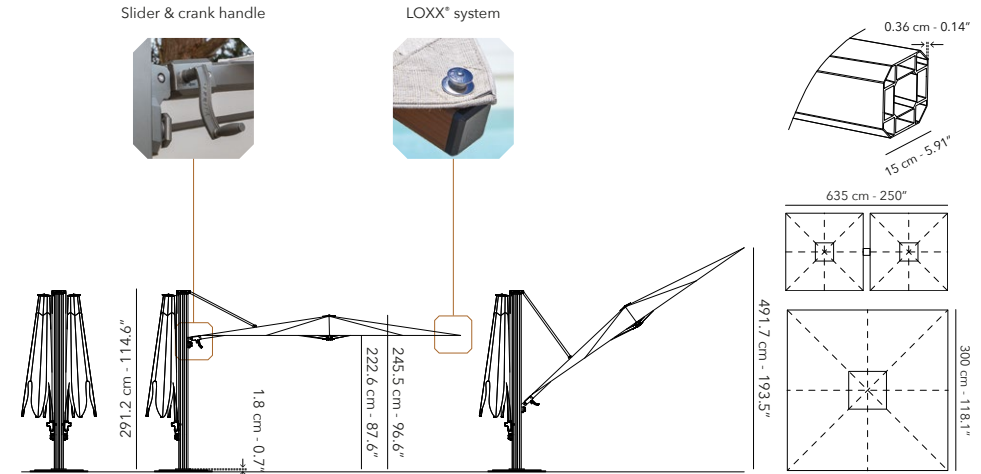

Free pole frame, powder coated aluminium.
Mât déporté, aluminium thermolaqué.
Vrijhangende parasol, gepoederlakt aluminium.

Canopy 100% solution dyed acrylic, 320 gr/m².
Toile 100% acrylique teinté en masse, 320 gr/m².
Doek 100% in de massa gekleurde acryl, 320 gr/m².

Tilt in height, rotation 360°.
Inclinable en hauteur, rotation de 360°.
Kantelen in de hoogte, 360° rotatie.

JCP.6 SERIES

max. 58 km/h, 36 mph

JCP.601 - 2* 300 X 300 CM

UFJCP.601 FRAME - STRUCTURE				Base Voet	IGB OGB	
MIX & MATCH		A10 cappuccino		A12 alu teak	€ 8.995	€ 5.995
		A31 charcoal				
	UCJCP.601 CANOPY - TOILE - DOEK					
		C003 pearl		C011 cotton		
		C100 ice		C107 mooncrest		
		C207 onyx		C210 pitch		
	C305 umber					

Free pick: other fabrics on demand - autres tissus sur demande - andere stoffen op aanvraag

UBJCP.5S-6S BASE - PARASOLVOET

	S31 charcoal	incl.	/

UBIGB-JCP.4S-5S-6S in ground base - ancre de sol - grondanker **OR/OU/OF**
UBOGB-JCP.4S-5S-6S on ground base - plaque de fixation - bevestigingsplaat

/ incl.

COVER - HOUSSE - HOES

	UPJCP.6S-X77 black	incl.	incl.

All sizes exclude the base. - Toutes les dimensions excluent la base. - Alle afmetingen zijn exclusief de parasolvoet.