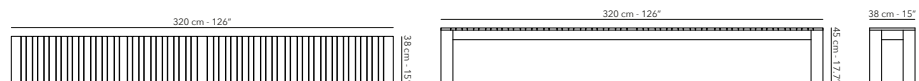

BENCH 320 x 38 cm

FUTECBE48
frame - structure

W62 teak

€ 1.995