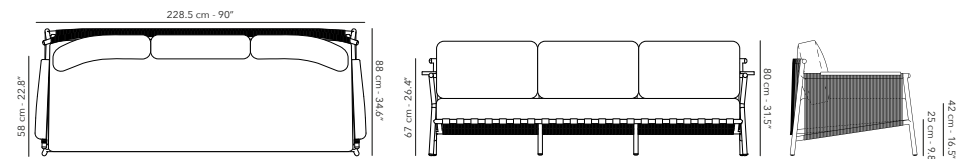

SOFA 3S

			A01R02 white silver	€ 2.495	
			A14R14 lava brown		
	Q. DRY	FUSCO3S05 frame - structure		C007 beige cat. C	€ 1.495
COMF.	CUSCO3S05-CF cushions - coussins - kussens		C007 beige cat. C	€ 1.685	

cover - housse - hoes:
€ 350