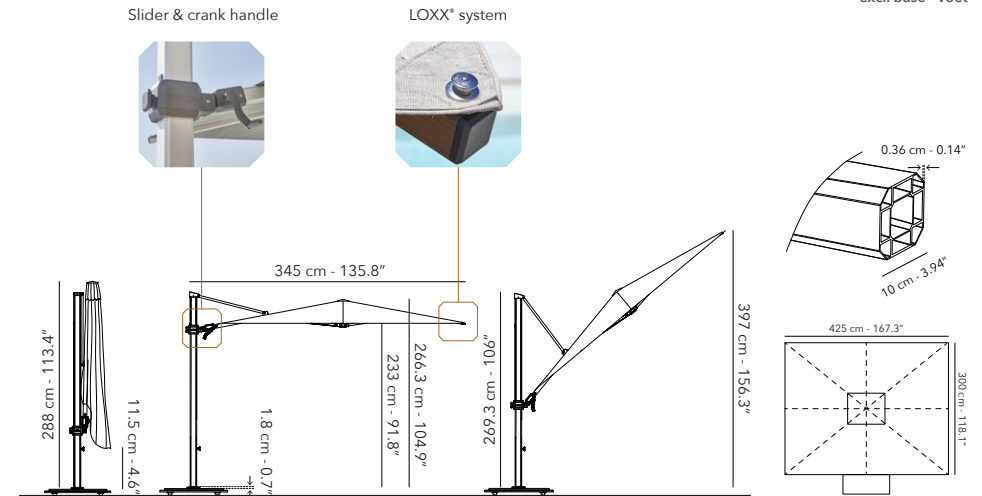

Free pole frame, powder coated aluminium.
Mât déporté, aluminium thermolaqué.
Vrijhangende parasol, gepoederlakt aluminium.

Canopy 100% solution dyed acrylic, 320 gr/m².
Toile 100% acrylique teinté en masse, 320 gr/m².
Doek 100% in de massa gekleurde acryl, 320 gr/m².

Tilt in height, rotation 360°.
Inclinable en hauteur, rotation de 360°.
Kantelen in de hoogte, 360° rotatie.

JCP.4 SERIES

max. 58 km/h, 36 mph

JCP.402 - 425 X 300 CM

UFJCP.402 FRAME - STRUCTURE		Base Voet	IGB OGB
MIX & MATCH	A01 white	€ 7.995	€ 5.995
	A10 cappuccino		
	A31 charcoal		
	A02 silver		
	A12 alu teak		
	UCJCP.402 CANOPY - TOILE - DOEK		
C003 pearl	C011 cotton		
C100 ice	C107 mooncrest		
C207 onyx	C210 pitch		
C305 umber			

Free pick: other fabrics on demand - autres tissus sur demande - andere stoffen op aanvraag

UBJCP.4S BASE - PARASOLVOET

S01 white	S02 silver	incl.	/
S31 charcoal			

UBIGB-JCP.4S-5S-6S in ground base - ancre de sol - grondanker OR/OU/OF	/	incl.
UBOGB-JCP.4S-5S-6S on ground base - plaque de fixation - bevestigingsplaat		

COVER - HOUSSE - HOES

UPJCP.4S-X77 black	incl.	incl.

All dimensions exclude the base. - Toutes les dimensions excluent la base. - Alle afmetingen zijn exclusief de parasolvoet.

53 kg, 116.8 lbs nett
excl. base - voet

Hot galvanized steel plates, powder coated.
Four mounted wheels that rotate 360°, each with a brake.
Has the same colour as its frame.
An alu teak or cappuccino frame has a charcoal base.

Tôle d'acier galvanisé à chaud, thermolaqué.
Quatre roues montées qui tournent à 360°, chacune avec un frein.
La même couleur que la structure.
Un mât couleur alu teak ou cappuccino a une base charcoal.

Warm verzinkte staalplaten, gepoederlakt.
Vier gemonteerde wielen die 360° draaien, elk met een rem.
Heeft dezelfde kleur als het frame.
Een frame in alu teak of cappuccino heeft een charcoal parasolvoet.