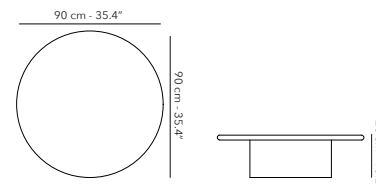

## ROUND NESTING COFFEE TABLE ø 90 cm

NEW

	FUCOMLT19 frame - structure		X01 mist	€ 1.895
---	--------------------------------	---	----------	---------

**ORGANIC NESTING COFFEE TABLE** 145 x 100 cm

NEW

	<p>FUCOMLT20 frame - structure</p>		<p>X01 mist</p>	<p>€ 2.495</p>
---	--	---	-----------------	----------------