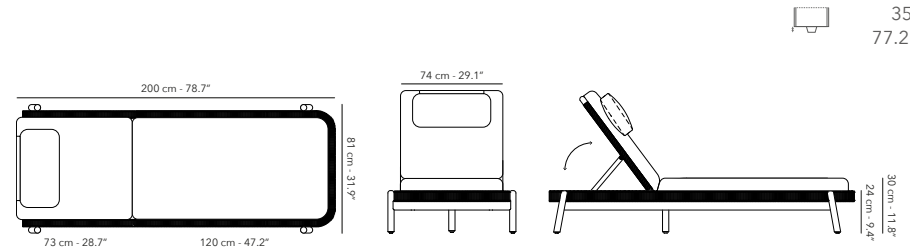

35 kg
77.2 lbs

cover - housse - hoes:
€ 295