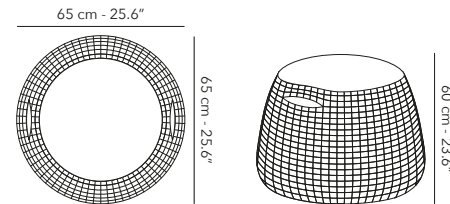

PRANA LARGE ø 65 x 60 cm

NEW

	DEBASPRAL frame - structure		D05 seal	€ 695