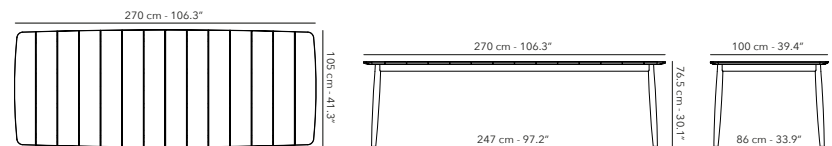

49.5 kg  
109.1 lbs

**DINING TABLE** 270 x 100 cm

FUNOADT46  
frame - structure

 W62 teak

€ 3.995

cover - housse - hoes:  
€ 425

72.4 kg  
159.6 lbs

**DINING TABLE** 340 x 100 cm