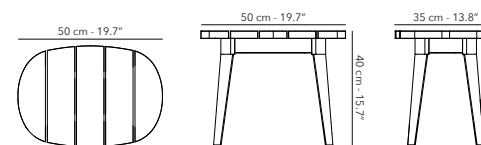

SIDE TABLE 50 x 35 cm

	FULEGST07 frame - structure		W64 sable teak	€ 395