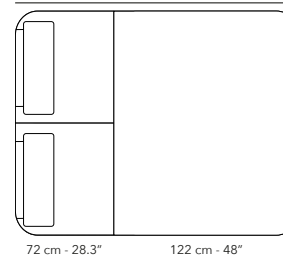

DAYBED

	FUTUGDB05 frame - structure	F16 cottage		€ 2.495
	Q. DRY CUTUGDB05 cushions - coussins - kussens	C008 linen cat. B		€ 1.495
	COMF. CUTUGDB05-CF cushions - coussins - kussens	C008 linen cat. B		€ 1.695

cover - housse - hoes:
€ 350

NEW

200 cm - 78.7"