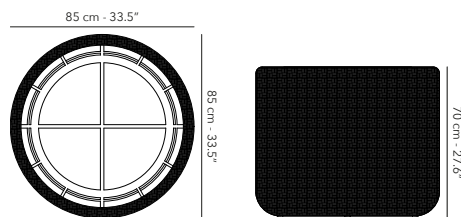

POTTERY LARGE ø 85 cm

NEW

	DEPOTTUG85.L frame - structure		F16 cottage	€ 795

11.5 kg
25.4 lbs