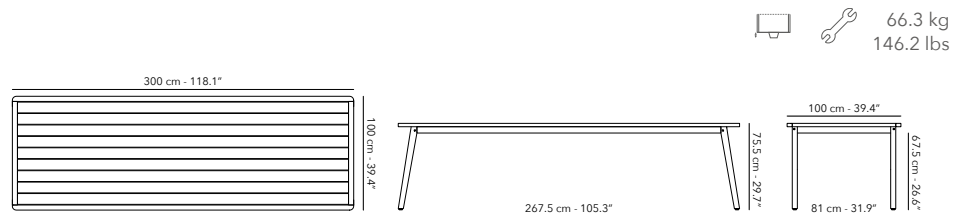

DINING TABLE 300 x 100 cm

	FUFLE-DT47 frame - structure		W62 teak	€ 3.195

cover - housse - hoes:
€ 475