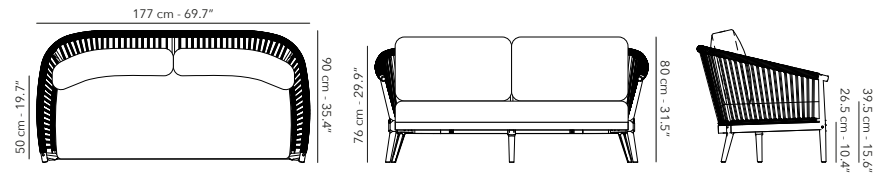

SOFA 2.5S

	FULEG2S04 frame - structure		W64R12 sable teak & cream	€ 2.495
	Q. DRY CULEG2S04 cushions - coussins - kussens		C012 cream cat. C	🕒 € 1.445
	COMF. CULEG2S04-CF cushions - coussins - kussens		C012 cream cat. C	€ 1.495

cover - housse - hoes:
€ 285