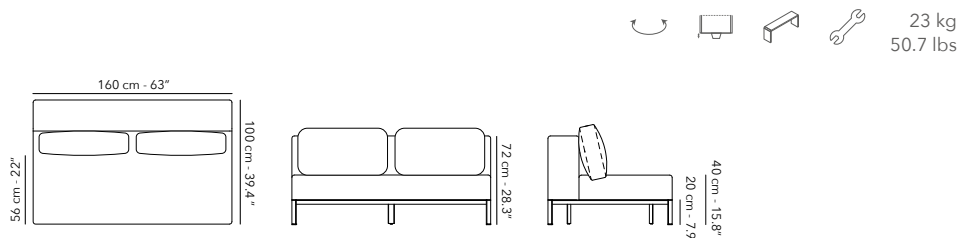

SOFA 2S

	FUMAUDS02M frame - structure	A01 white	€ 1.625
		A31 charcoal	
	QUICK DRY CUMAUDS02M cushions - coussins - kussens	C006 vanilla cat. C	€ 1.695
		C202 smoke grey cat. C	
	COMFORT CUMAUDS02M-CF cushions - coussins - kussens	C006 vanilla cat. C	€ 1.795
		C202 smoke grey cat. C	

cover - housse - hoes:
€ 285