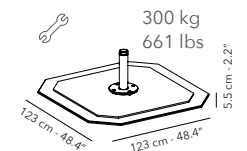

JCP.5 SERIES

Free pole frame, powder coated aluminium.
Mât déporté, aluminium thermolaqué.
Vrijhangende parasol, gepoederlakt aluminium.

Canopy 100% solution dyed acrylic, 320 gr/m².
Toile 100% acrylique teinté en masse, 320 gr/m².
Doek 100% in de massa gekleurde acryl, 320 gr/m².

Tilt in height, rotation 360°.
Inclinable en hauteur, rotation de 360°.
Kantelen in de hoogte, 360° rotatie.

max. 58 km/h, 36 mph

JCP.501 - 4* 300 X 300 CM

UFJCP.501 FRAME - STRUCTURE		Base Voet	IGB OGB
	A02 silver		A12 alu teak
	A31 charcoal		
MIX & MATCH			
UCJCP.501 CANOPY - TOILE - DOEK			
	C003 pearl		C011 cotton
	C100 ice		C107 mooncrest
	C207 onyx		C210 pitch
	C305 umber		
		€ 11.995	€ 8.995

Free pick: other fabrics on demand - autres tissus sur demande - andere stoffen op aanvraag

UBJCP.5S-6S BASE - PARASOLVOET

	S02 silver		S31 charcoal	incl.	/

UBIGB-JCP.4S-5S-6S in ground base - ancre de sol - grondanker **OR/OU/OF**
UBOGB-JCP.4S-5S-6S on ground base - plaque de fixation - bevestigingsplaat

/ incl.

COVER - HOUSSE - HOES

	UPJCP.5S-X77 black	incl.	incl.

UAJCP.5S GUTTERS - GOUTTIÈRES - GOTEN (4x)

A fabric from our fast stock - Un tissu du fast stock - Een stof uit fast stock	€ 1.295
Other fabric of your choice - Autre tissu de votre choix - Stof naar keuze	€ 1.395

All dimensions exclude the base. - Toutes les dimensions excluent la base. - Alle afmetingen zijn exclusief de parasolvoet.

Hot galvanized steel plates, powder coated.
Bases without wheels.
Has the same colour as its frame. An alu teak frame has a charcoal base.

Tôle d'acier galvanisé à chaud, thermolaqué.
Base sans roues.
La même couleur que la structure.
Un mât couleur alu teak a une base charcoal.