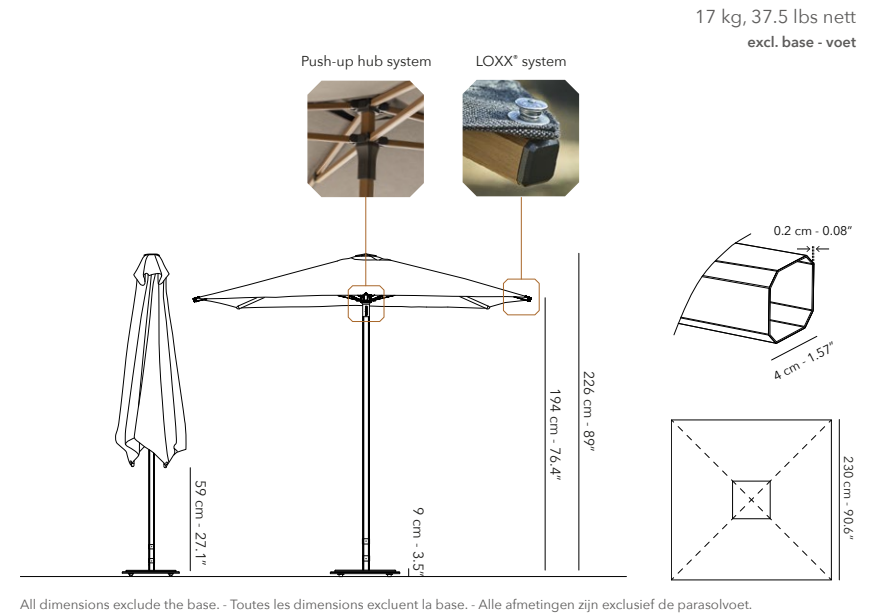

Center pole frame, powder coated aluminium.
Mât central, aluminium thermolaqué.
Middenstam parasol, gepoederlakt aluminium.

Canopy 100% solution dyed acrylic, 320 gr/m².
Toile 100% acrylique teinté en masse, 320 gr/m².
Doek 100% in de massa gekleurde acryl, 320 gr/m².

Tilt and rotation not applicable.
Inclinaison non applicable.
Kantelen en roteren niet van toepassing.

JCP.1 SERIES

UPDATED

base - voet 44 kg: max. 43 km/h, 26.7 mph
base - voet 65 kg: max. 58 km/h, 36 mph

JCP.102 - 230 X 230 CM

UFJCP.102 FRAME - STRUCTURE				Base - Voet 44 kg	Base - Voet 65 kg	IGB OGB			
MIX & MATCH		A01 white		A02 silver					
		A03 linen		A10 cappuccino NEW					
		A12 alu teak		A31 charcoal					
		A32 black							
	UCJCP.102 CANOPY - TOILE - DOEK						€ 2.295	€ 2.595	€ 1.795
		C003 pearl		C011 cotton					
		C100 ice		C107 mooncrest					
		C207 onyx		C210 pitch					
	C305 umber								

Free pick: other fabrics on demand - autres tissus sur demande - andere stoffen op aanvraag

UBJCP.1S BASE - PARASOLVOET 44 kg

	S01 white		S02 silver	incl.	/	/
	S03 linen		S31 charcoal			
	S32 black					

UBJCP.1S65 base - parasolvoet 65 kg (same colours as base 44 kg) / /

UBIGB-JCP.1S in ground base - ancre de sol - grondanker OR/OU/OF
UBOGB-JCP.1S on ground base - plaque de fixation - bevestigingsplaat / / incl.

COVER - HOUSSE - HOES

	UPJCP.1S-X77 black	incl.	incl.	incl.

All dimensions exclude the base. - Toutes les dimensions excluent la base. - Alle afmetingen zijn exclusief de parasolvoet.

Hot galvanized steel plates, powder coated.
Four mounted wheels that rotate 360°, each with a brake.
Has the same colour as its frame.
An alu teak or cappuccino frame has a charcoal base.

Tôle d'acier galvanisé à chaud, thermolaqué.
Quatre roues montées qui tournent à 360°, chacune avec un frein.
La même couleur que la structure.
Un mât couleur alu teak ou cappuccino a une base charcoal.

Warm verzinkte staalplaten, gepoederlakt.
Vier gemonteerde wielen die 360° draaien, elk met een rem.
Heeft dezelfde kleur als het frame.
Een frame in alu teak of cappuccino heeft een charcoal parasolvoet.