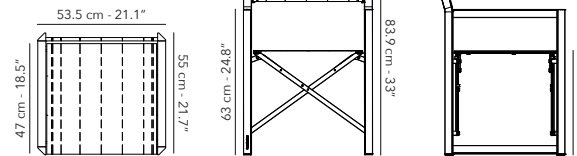

DIRECTOR CHAIR

FUMANDC01
frame - structure

A01T02 white & silver

A30T30 anthracite

€ 345