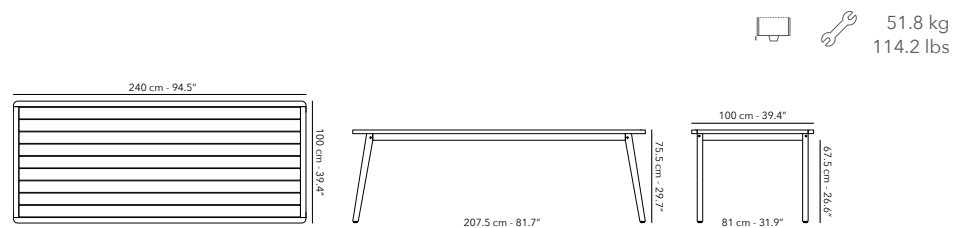

DINING TABLE 240 x 100 cm

	FUFLE-DT44 frame - structure		W62 teak	€ 2.695

cover - housse - hoes:
€ 395