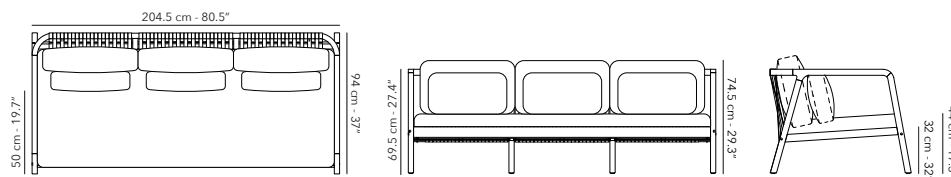

cover - housse - hoës:  
€ 350

 45 kg  
99.2 lbs