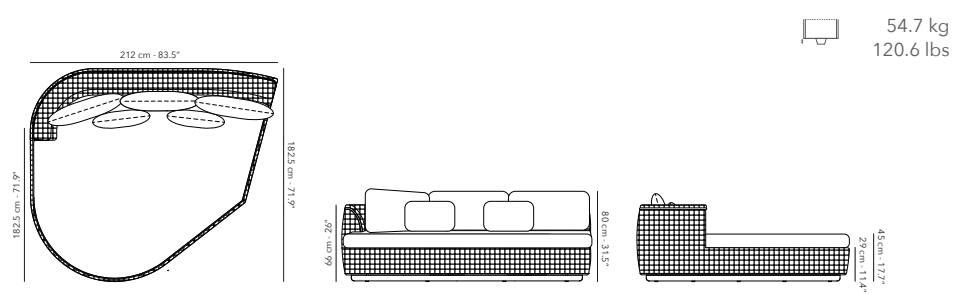

TONDO

MODULAR ORGANIC SOFA ISLAND right arm

	QUICK DRY	FUTONS101RA frame - structure		A03R05 linen & seal	€ 5.995	
		CUTONS101RA cushions - coussins - kussens		C016 pampas cat. C	€ 1.995	
		COMFORT	CUTONS101RA-CF cushions - coussins - kussens		C016 pampas cat. C	€ 2.195

cover - housse - hoes:
€ 445

NEW

54.7 kg
120.6 lbs

MODULAR ORGANIC SOFA 2.5S left arm

	QUICK DRY	FUTON2S09LA frame - structure		A03R05 linen & seal	€ 4.995	
		CUTON2S09LA cushions - coussins - kussens		C016 pampas cat. C	€ 1.495	
		COMFORT	CUTON2S09LA-CF cushions - coussins - kussens		C016 pampas cat. C	€ 1.595

cover - housse - hoes:
€ 295

NEW