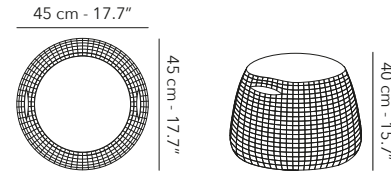

TONDO

PRANA SMALL ø 45 x 40 cm

NEW

	DEBASPRAS frame - structure		D05 seal	€ 445