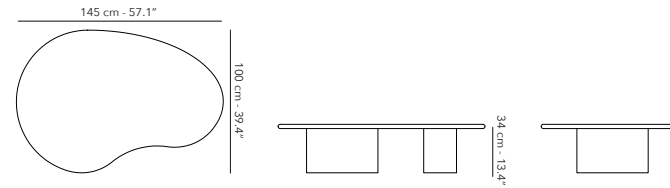

## ROUND NESTING COFFEE TABLE ø 90 cm

NEW

	FUCOMLT19 frame - structure		X01 mist	€ 1.895
---	--------------------------------	---	----------	---------

**ORGANIC NESTING COFFEE TABLE** 145 x 100 cm

NEW

	<p>FUCOMLT20 frame - structure</p>		<p>X01 mist</p>	<p>€ 2.495</p>
---	--	---	-----------------	----------------