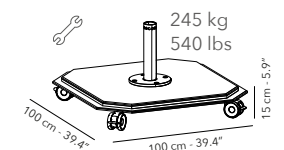

Free pole frame, powder coated aluminium.
Mât déporté, aluminium thermolaqué.
Vrijhangende parasol, gepoederlakt aluminium.

Canopy 100% solution dyed acrylic, 320 gr/m².
Toile 100% acrylique teinté en masse, 320 gr/m².
Doek 100% in de massa gekleurde acryl, 320 gr/m².

Tilt in height, rotation 360°.
Inclinable en hauteur, rotation de 360°.
Kantelen in de hoogte, 360° rotatie.

JCP.4 SERIES

max. 58 km/h, 36 mph

JCP.402 - 425 X 300 CM

UFJCP.402 FRAME - STRUCTURE		Base Voet	IGB OGB
MIX & MATCH	A01 white	€ 7.995	€ 5.995
	A10 cappuccino		
	A31 charcoal		
	A02 silver		
	A12 alu teak		
	UCJCP.402 CANOPY - TOILE - DOEK		
C003 pearl	C011 cotton		
C100 ice	C107 mooncrest		
C207 onyx	C210 pitch		
C305 umber			

Free pick: other fabrics on demand - autres tissus sur demande - andere stoffen op aanvraag

UBJCP.4S BASE - PARASOLVOET

S01 white	S02 silver	incl.	/
S31 charcoal			

UBIGB-JCP.4S-5S-6S in ground base - ancre de sol - grondanker OR/OU/OF	/	incl.
UBOGB-JCP.4S-5S-6S on ground base - plaque de fixation - bevestigingsplaat		

COVER - HOUSSE - HOES

UPJCP.4S-X77 black	incl.	incl.

All dimensions exclude the base. - Toutes les dimensions excluent la base. - Alle afmetingen zijn exclusief de parasolvoet.

53 kg, 116.8 lbs nett
excl. base - voet

Hot galvanized steel plates, powder coated.
Four mounted wheels that rotate 360°, each with a brake.
Has the same colour as its frame.
An alu teak or cappuccino frame has a charcoal base.

Tôle d'acier galvanisé à chaud, thermolaqué.
Quatre roues montées qui tournent à 360°, chacune avec un frein.
La même couleur que la structure.
Un mât couleur alu teak ou cappuccino a une base charcoal.