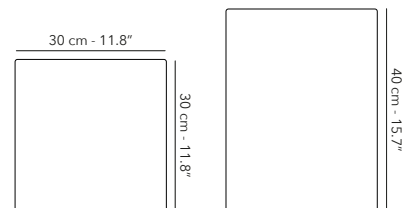

DUNCAN

DEDECDUN.01
Duncan teak block

W62 teak

€ 995