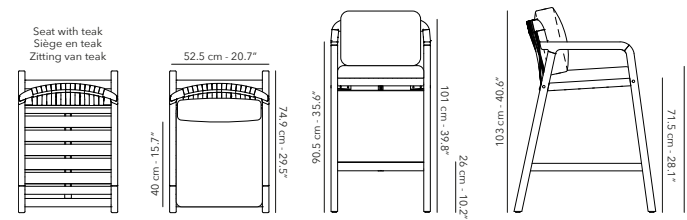

BAR CHAIR

	FUFLE-BC01 frame - structure		W62R30 teak & anthracite strap	€ 895
	CUFLEAC01 cushions - coussins - kussens		C005 marble cat. D	€ 245

cover - housse - hoes:
€ 240