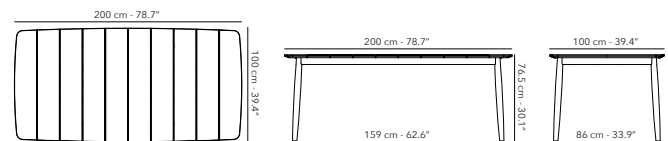

DINING TABLE 200 x 100 cm

FUNOADT43
frame - structure

W62 teak

€ 2.995

cover - housse - hoes:
€ 345