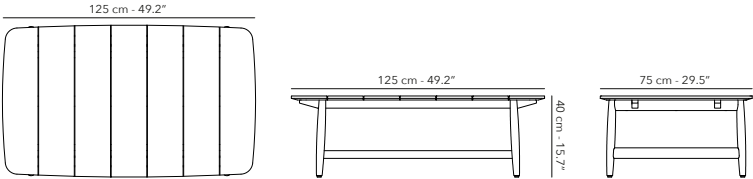

cover - housse - hoes:  
€ 350

 53.7 kg  
118.4 lbs

W62R11 & C015

W62R11 & C111

**COFFEE TABLE** 125 x 75 cm

FUNOALT10  
frame - structure

W62 teak

€ 1.895