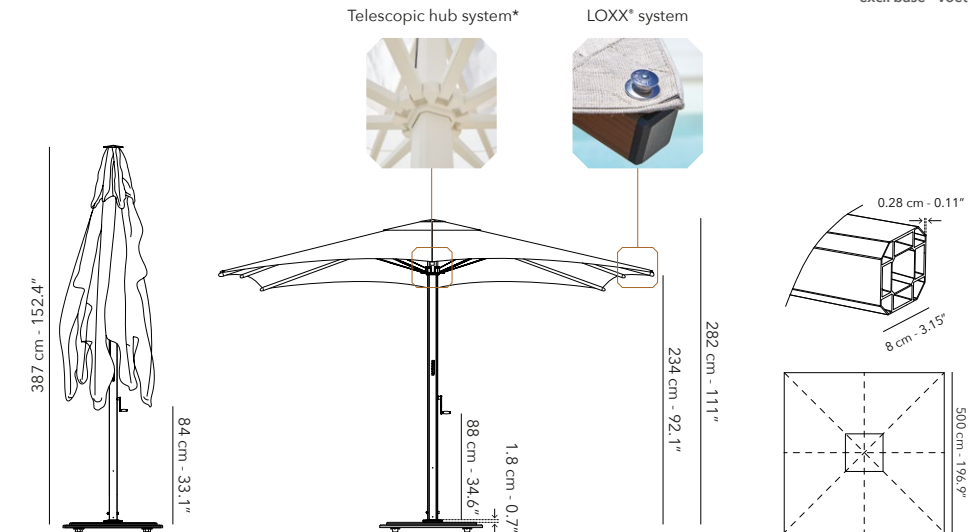

Center pole frame, powder coated aluminium.
Mât central, aluminium thermolaqué.
Middenstam parasol, gepoederlakt aluminium.

Canopy 100% solution dyed acrylic, 320 gr/m².
Toile 100% acrylique teinté en masse, 320 gr/m².
Doek 100% in de massa gekleurde acryl, 320 gr/m².

Tilt and rotation not applicable.
Inclinaison non applicable.
Kantelen en roteren niet van toepassing.

JCP.2 SERIES

max. 58 km/h, 36 mph

JCP.202 - 500 X 500 CM

UFJCP.202 FRAME - STRUCTURE				Base Voet	IGB OGB	
MIX & MATCH		A01 white		A02 silver	€ 6.555	€ 4.855
		A31 charcoal				
	UCJCP.202 CANOPY - TOILE - DOEK					
		C003 pearl		C011 cotton		
		C100 ice		C107 mooncrest		
		C207 onyx		C210 pitch		
		C305 umber				

Free pick: other fabrics on demand - autres tissus sur demande - andere stoffen op aanvraag

UBJCP.2S-3S BASE - PARASOLVOET					
	S01 white		S02 silver	incl.	/
	S31 charcoal				
	UBIGB-JCP.2S-3S in ground base - ancre de sol - grondanker OR/OU/OF		/	/	incl.
	UBOGB-JCP.2S-3S on ground base - plaque de fixation - bevestigingsplaat		/	/	incl.
OPT.	UAJCP.2S-3S in/on ground base plate cover - couvercle de la plaque - afdekplaat (same colours as base) OPTIONAL		/	/	€ 89

COVER - HOUSSE - HOES

	UPJCP.2S-X77 black	incl.	incl.

GUTTERS - GOUTTIÈRES - GOTEN

UAJCP.2S colour of the canopy - couleur de la toile - kleur van het doek	€ 595 / pc.

All dimensions exclude the base. - Toutes les dimensions excluent la base. - Alle afmetingen zijn exclusief de parasolvoet.

* Easy to open and close without touching furniture. - Facile à ouvrir et à fermer sans toucher les meubles.
Makkelijk te openen en te sluiten zonder meubelen te raken.

Hot galvanized steel plates, powder coated.
Four mounted wheels that rotate 360°, each with a brake.
Has the same colour as its frame.

Tôle d'acier galvanisé à chaud, thermolaqué.
Quatre roues montées qui tournent à 360°, chacune avec un frein.
La même couleur que la structure.

Warm verzinkte staalplaten, gepoederlakt.
Vier gemonteerde wielen die 360° draaien, elk met een rem.
Heeft dezelfde kleur als het frame.