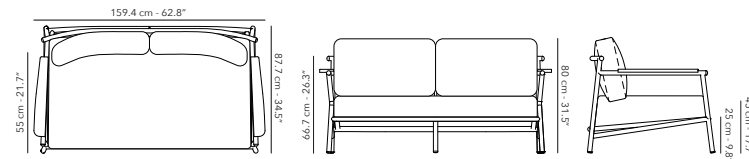

SOFA 2S

			A01R02 white silver	€ 1.995	
			A14R14 lava brown		
	Q. DRY	FUSCO2S05 frame - structure		C007 beige cat. C	€ 995
COMF.	CUSCO2S05-CF cushions - coussins - kussens		C007 beige cat. C	€ 1.195	

cover - housse - hoes:
€ 285