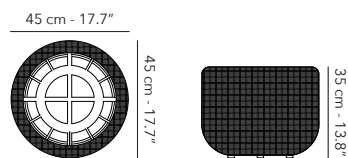

POTTERY SMALL ø 45 cm

NEW

	DEPOTTUG45.S frame - structure		F16 cottage	€ 345

3.8 kg
8.4 lbs