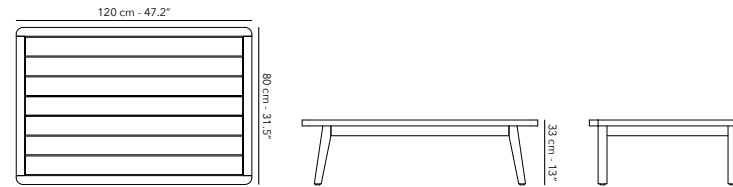

## COFFEE TABLE 120 x 80 cm

FUFLE-LT01  
frame - structure

W62 teak

€ 1.095

cover - housse - hoes:  
€ 265

15.1 kg  
33.3 lbs