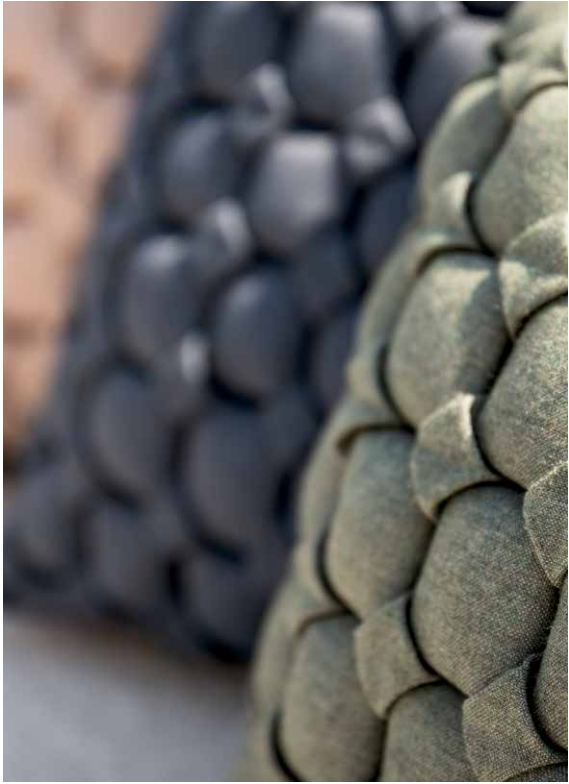

Prana baskets

Antico pottery pistachio

Cumino conico pottery

Coco poufs

Iona rug - available in ø 300 cm, 300 x 400 cm and 400 x 600 cm

Coco rug - available in ø 300 cm, 300 x 400 cm and 400 x 600 cm

Ana deco cushions